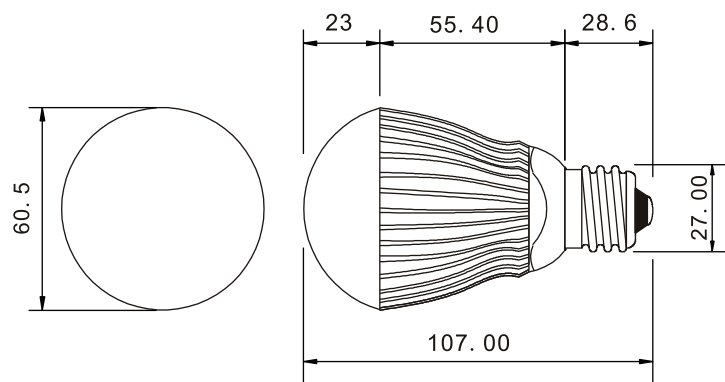

Features

- Aluminum casing with special extrusions design
- Energy saving
- Eco-friendly product
- Long life time (up to 50,000hours)
- High luminance
- Low power consumption
- RoHS compliant
- Low surface heat against hand touch
- No UV or IR damage light sensitive items
- Highly efficient heat release mechanism

* The dimensional outline drawings are common in (E27-5LWW5W and E27-5LWE5W)

Unit: mm

Specifications

Parameter	Rating value	Unit
Size	Ø60.5 x 107.0	mm
Power Consumption	5	W
Input Voltage	AC 85-260V, 50/60Hz	V
Light Source	5x1W power LED	
Operating Temperature	-40 to +70°C	°C
Beam Angle (Adjustable tilt)	60°	deg
Weight	140	g
CRI	85	
Body / Finish Color	Aluminum	
Life Time	50,000	hours

Warning:

- Do not look permanently to the light sources.
- Specified performance measured in AC 85-260V, 50/60Hz.